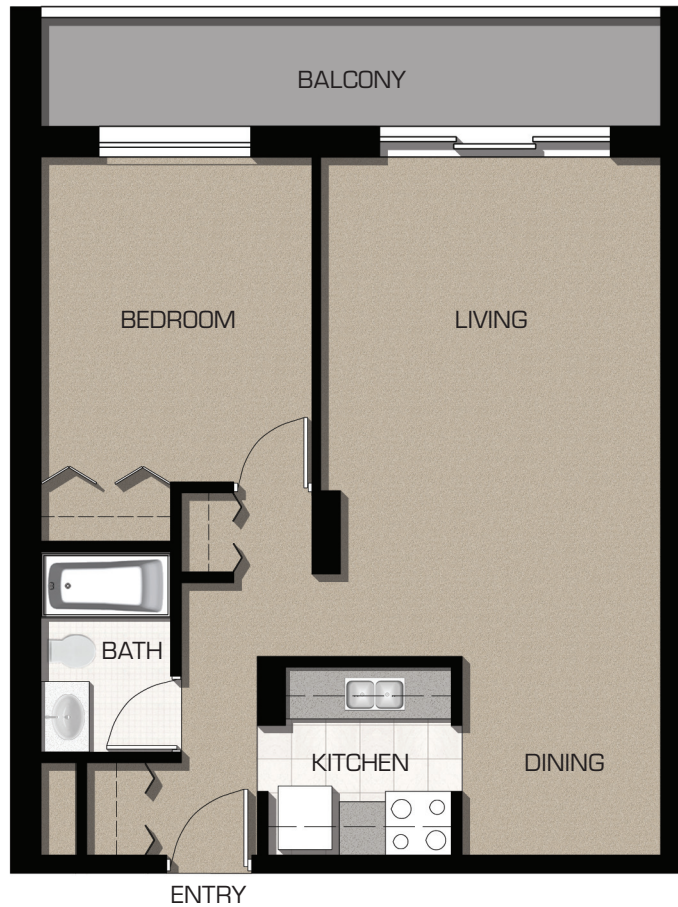

PARKVIEW TOWERS

TOWER II

UNIT M5
ONE BEDROOM, ONE BATH
634 sq.ft.

Tower II Main Floor

Actual floor plans, illustrations, sizes and dimensions are approximate and may vary slightly.