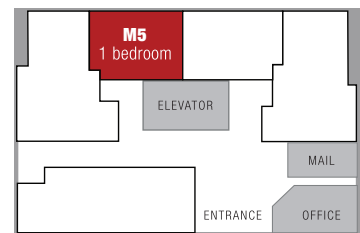

PARKVIEW TOWERS

TOWER II

UNIT M5
ONE BEDROOM, ONE BATH
634 sq.ft.

Tower II Main Floor

Actual floor plans, illustrations, sizes and dimensions are approximate and may vary slightly.