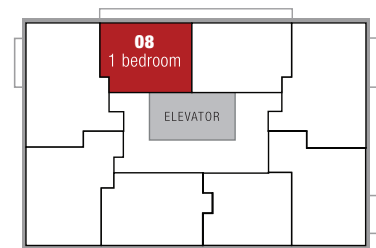

PARKVIEW TOWERS

TOWER I

UNIT 08
ONE BEDROOM, ONE BATH
634 sq.ft.

Tower I Floors 1 - 17

Actual floor plans, illustrations, sizes and dimensions are approximate and may vary slightly.